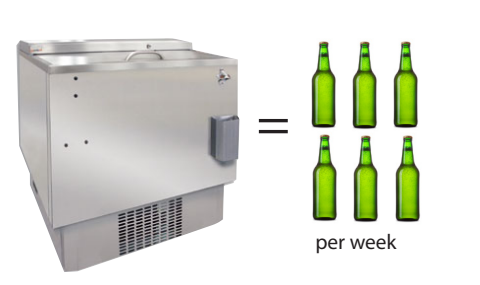

ST210
> 210 Litre slide top bottle cooler. **SPECIAL OFFER PRICE**
> Dim: 902 x 622 x 920 (wxdxh)
List price £1,391 **£1,008**

Call Today: 00000000

**INTEREST FREE
CREDIT DURING 2014****

Dealer contact

Other models available

*Cost of beer based on £3.50 a bottle. **All prices exclude VAT. Offer subject to availability for a limited period only. Full written details upon request. Credit facilities subject to status.