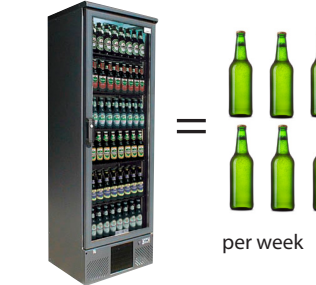

MG/300RG
> 300 Litre, single door upright bottle cooler. **SPECIAL OFFER PRICE**
> Dim: 602 x 540 x 1800mm (wxdxh)
List price £1,309 **£948**

12 x £104.67
MONTHLY PAYMENTS
(equivalent to selling 7 bottles of beer* per week!)